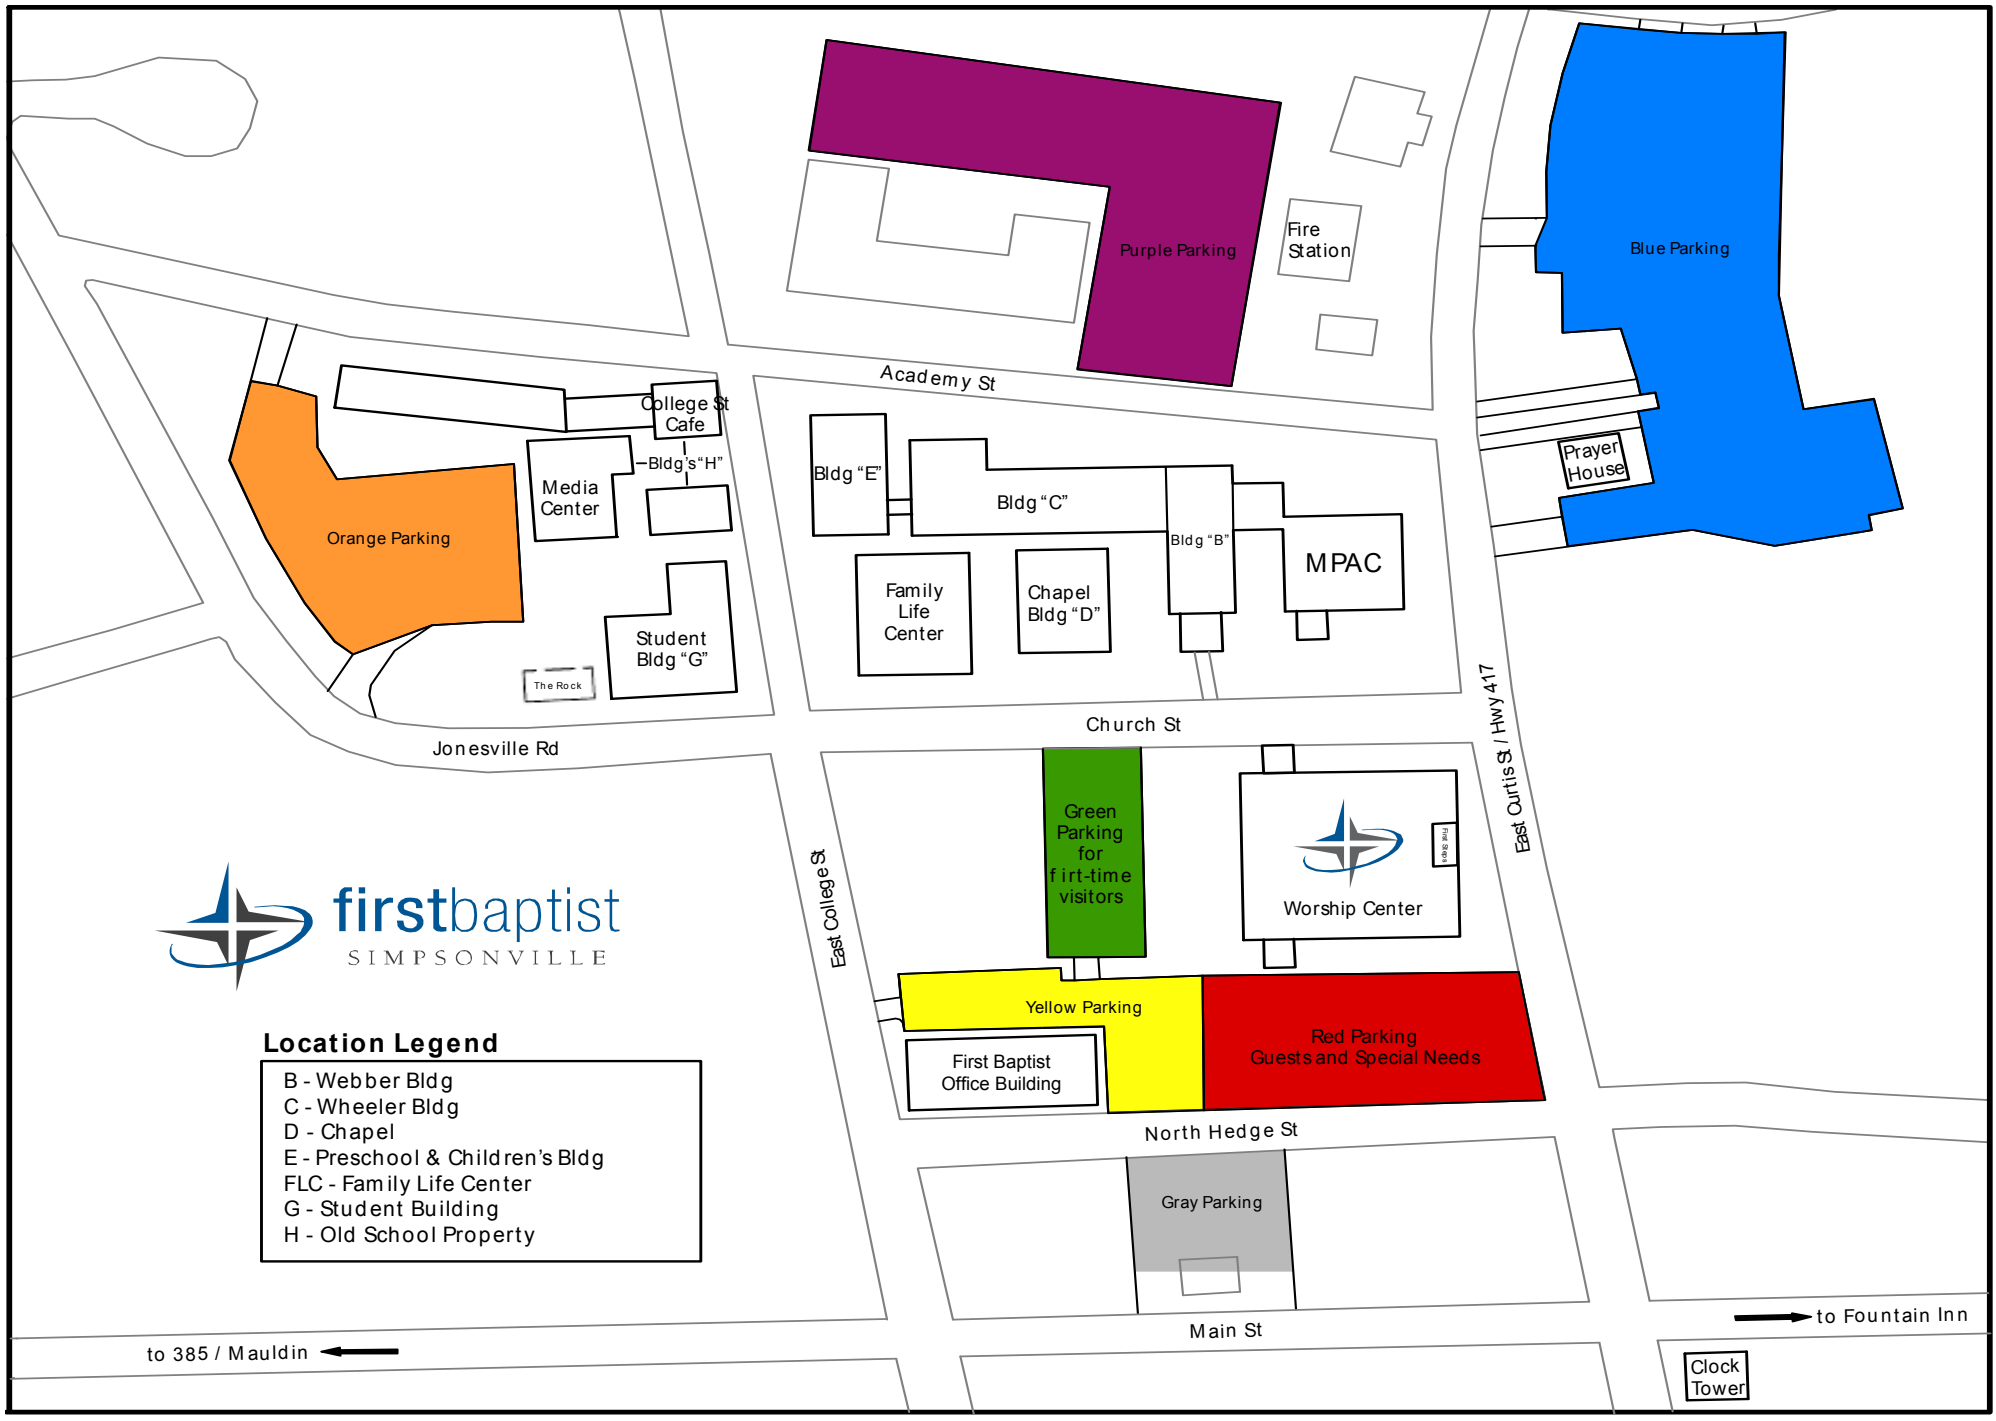

Location Legend

- B - Webber Bldg
- C - Wheeler Bldg
- D - Chapel
- E - Preschool & Children's Bldg
- FLC - Family Life Center
- G - Student Building
- H - Old School Property

to 385 / Mauldin ←

→ to Fountain Inn

Clock Tower